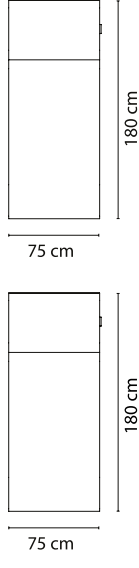

The designer has put his signature on the bottom of the desk. The office is provided with a serial number with year of production.

fact sheet

Icon Desk

designer

Michiel van der Kley

year

2006

180 /1 x 75 x 75 cm
210 /1 x 75 x 75 cm

180 /2 x 75 x 75 cm
210 /2 x 75 x 75 cm

Materials

Top: Corian (glacier white)
Fronts: natural or smoked oak and walnut (solid)
Drawers: solid wood
Legs: stainless steel

Finishes

finish in natural oil

It started with the design for a desk with an integrated computer where all wires and parts had to be tucked away. In this way, the form of a table with a small structure on one side was created. Van der Kley liked this shape so much that he used it as a starting point for a series of office tables, which are now produced by Iconicals.

The Icon desks are available in various finishes with one or with two drawers. The flowing lines in the design are beautifully emphasized by the material Corian which is ideal for such applications. The cool, smooth Corian compliments the warm timber of the drawer fronts and the inner part of the tabletop.