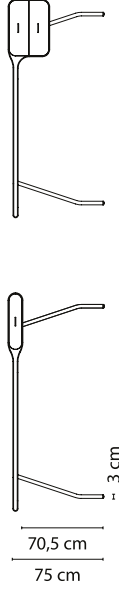

Solid wood drawers that can be opened in a smooth way, whereby the drawers of the 2 drawers desk are supported by luxurious drawer guides for smooth closing.

The corian is polished all round and can be polished again afterwards (in the case of slight damage that may arise in the course of time). The solid wood is oiled and may, as maintenance, be oiled several times a year, so that the material will remain as new.

The designer has put his signature on the bottom of the desk. The office is provided with a serial number with year of production.

fact sheet

Icon Desk

designer

Michiel van der Kley

year

2006

180 /1 x 75 x 75 cm
210 /1 x 75 x 75 cm

180 /2 x 75 x 75 cm
210 /2 x 75 x 75 cm

Materials

Top: Corian (glacier white)
Fronts: natural or smoked oak and walnut (solid)
Drawers: solid wood
Legs: stainless steel

Finishes

finish in natural oil

It started with the design for a desk with an integrated computer where all wires and parts had to be tucked away. In this way, the form of a table with a small structure on one side was created. Van der Kley liked this shape so much that he used it as a starting point for a series of office tables, which are now produced by Iconicals.

The Icon desks are available in various finishes with one or with two drawers. The flowing lines in the design are beautifully emphasized by the material Corian which is ideal for such applications. The cool, smooth Corian compliments the warm timber of the drawer fronts and the inner part of the tabletop.